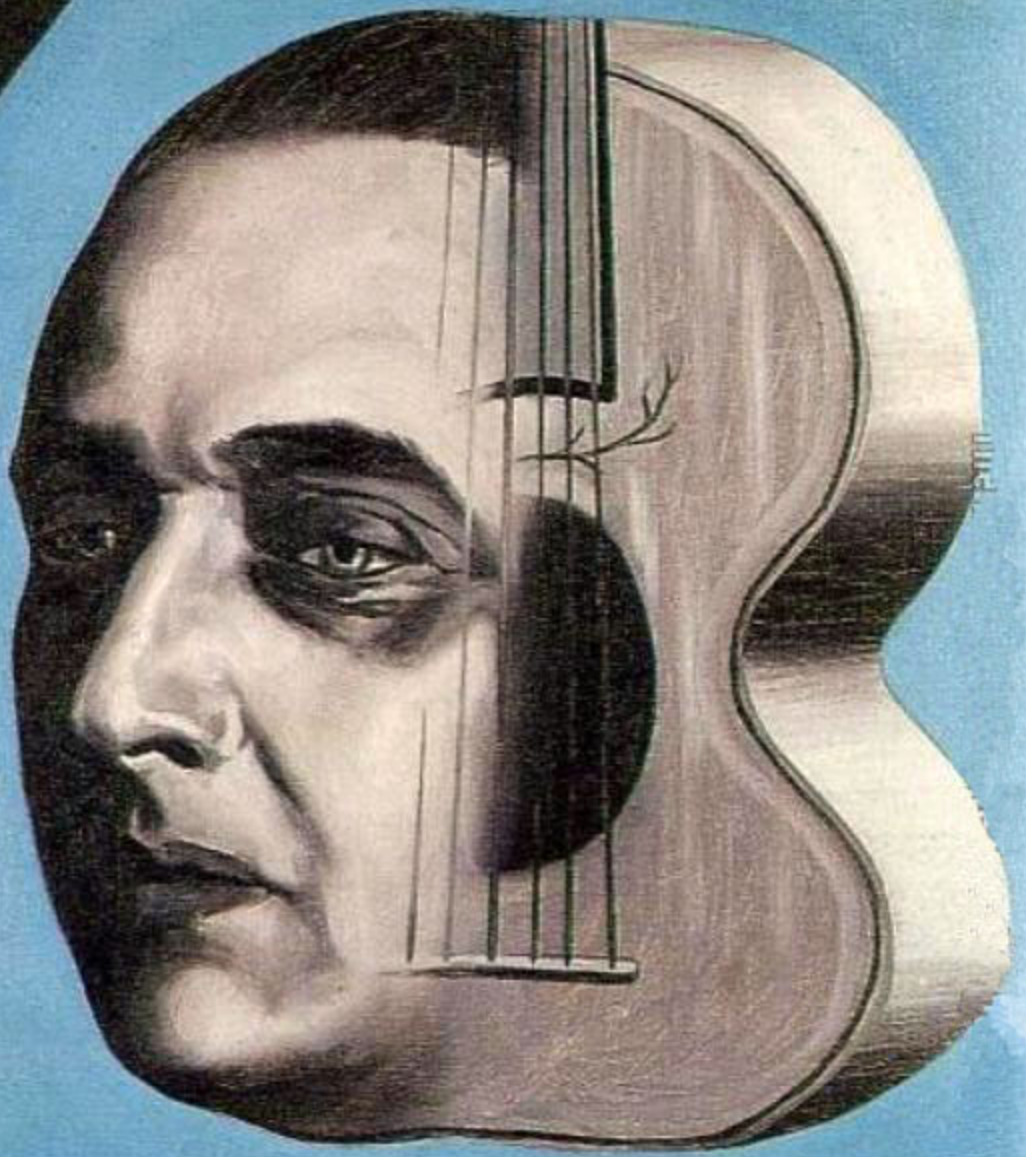

magritte

Magritte

Magritte

A pink, teardrop-shaped sign with a white border. The sign is mounted on a dark brown wall. The text "corps humain" is written in black cursive on a grey background. The sign is positioned above a dark grid pattern on the floor.

corps
humain

Magritte

Magritte

Maguire

Magnette

Handwritten signature in black ink, appearing to be 'S. S. S.' or similar, located below the portrait.

Magitz

Magritte

Maguire

Magritte

AN
192370

Magnilla

Magritte

Magritte

Morriss

Magritte