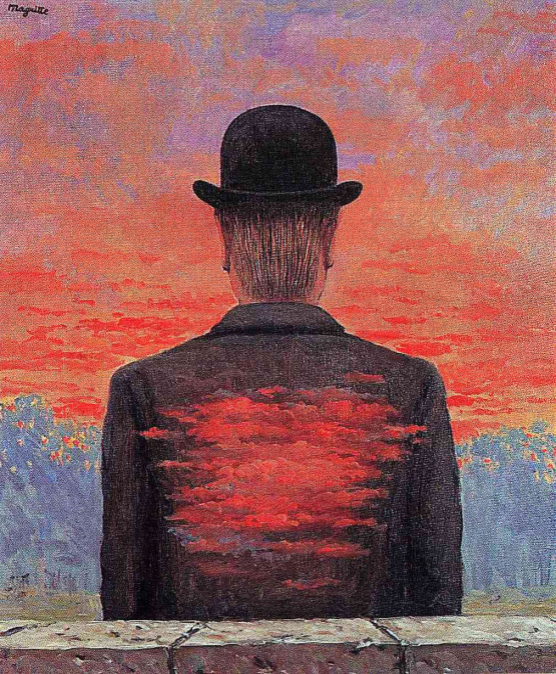

Magnific

magritte

Personnage assis

Magritte

arbre

canon

Magritte

Magritte

magritte

Magritte

Magritte

A pink, teardrop-shaped sign with a white border. The sign is mounted on a dark brown wall. The text "corps humain" is written in black cursive on a grey background. The sign is positioned above a dark grid pattern on the floor.

corps
humain

Magritte

Magritte

Maguire

Magnette

Handwritten signature in black ink, appearing to be 'S. S. S.' or similar, located below the portrait.

Magitz

Magritte