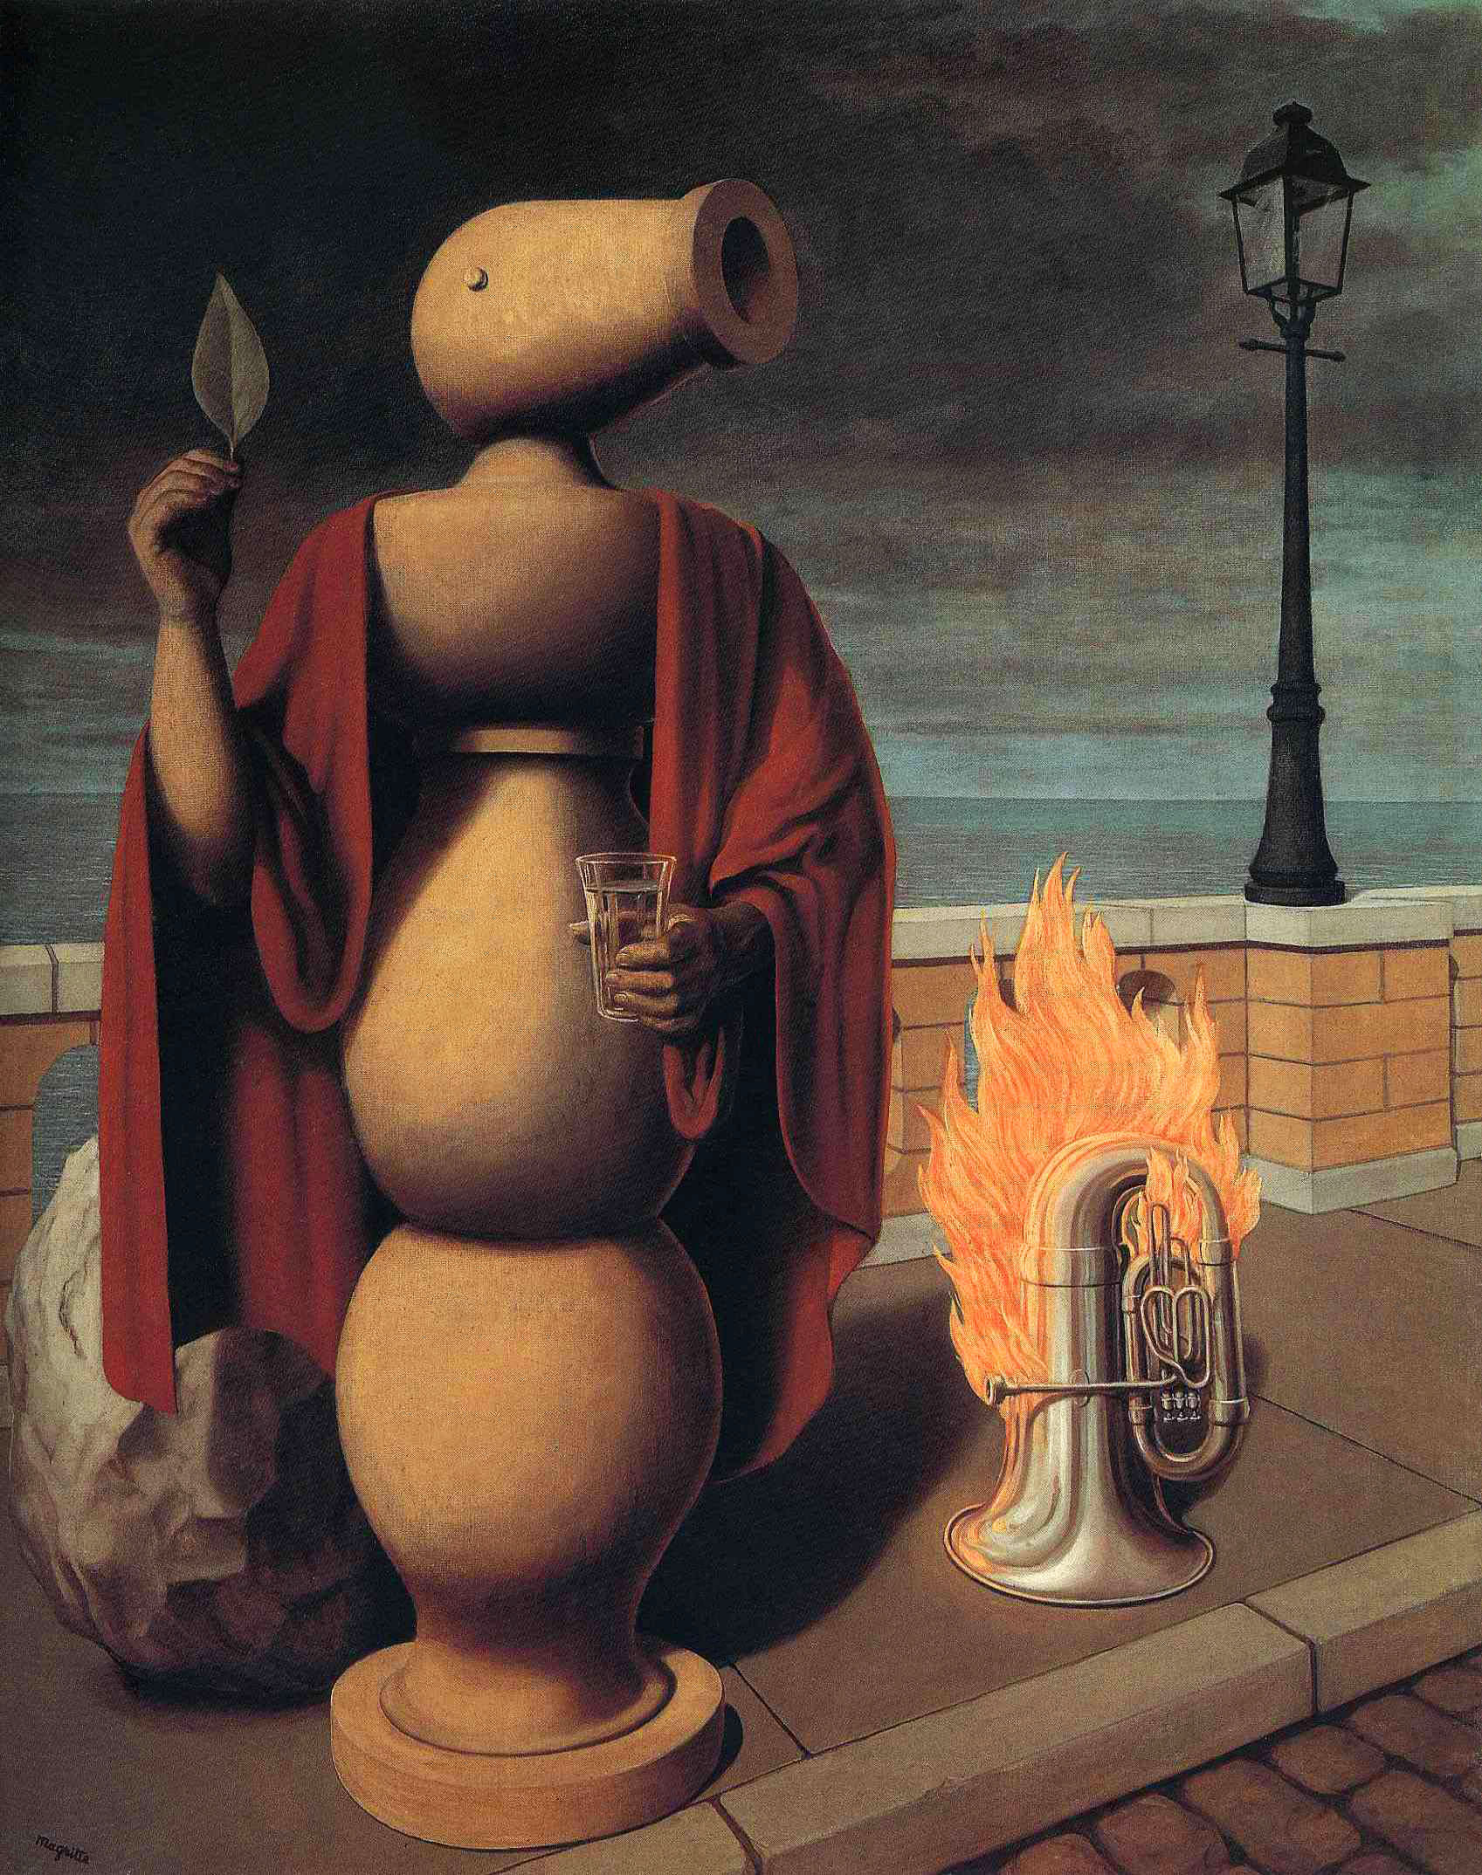

Magnific

magritte

Personnage assis

Magritte

arbre

canon

Magritte

Magritte

magritte

Magritte

Magritte

A pink, teardrop-shaped sign with a white border. The sign is mounted on a dark brown wall. The text "corps humain" is written in black cursive on a grey background. The sign is positioned above a dark grid pattern on the floor.