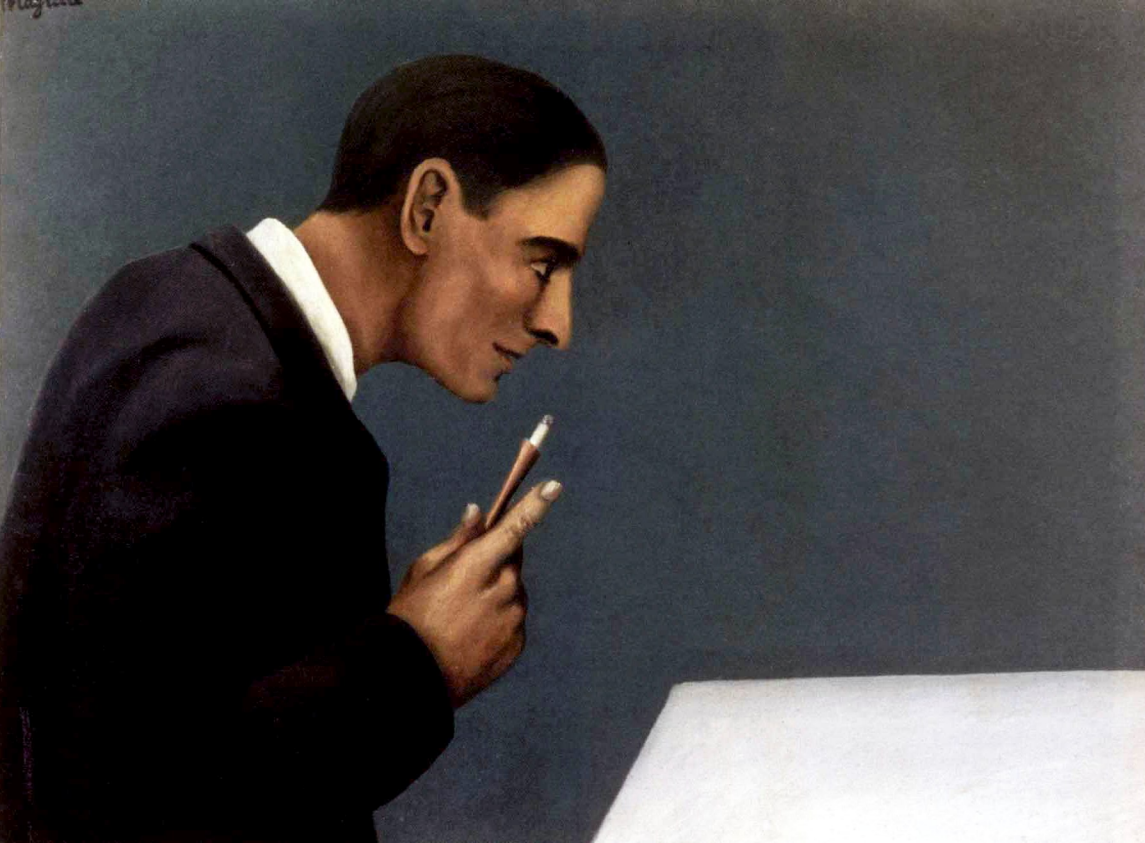

magritte

Magritte

Magritte

A pink, teardrop-shaped sign with a white border. The sign is mounted on a dark brown wall. The text "corps humain" is written in black cursive on a grey background. The sign is positioned above a dark grid pattern on the floor.

magrita

MINOTAURE

magas. 16

Magritte

Magritte

Magelitz

Magritte

magilla