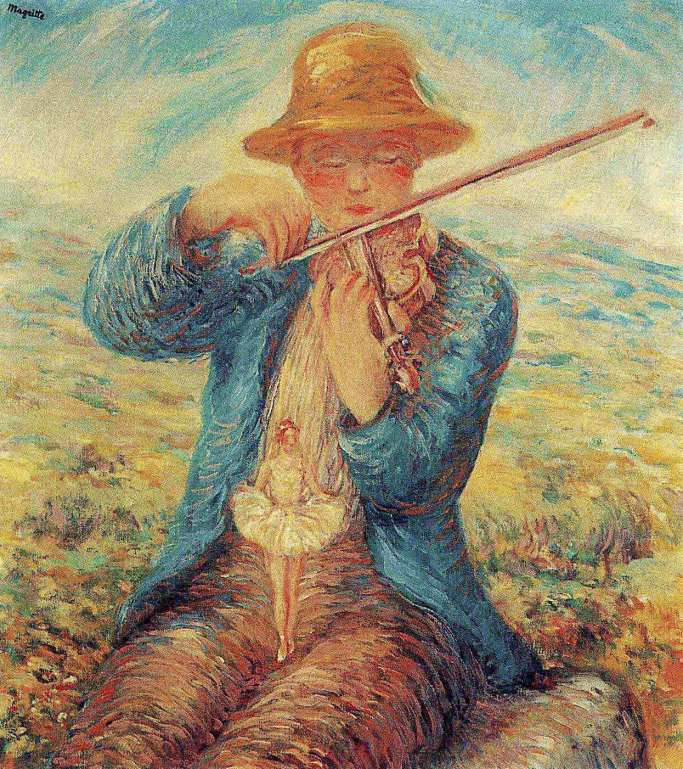

Magnific

magritte

Personnage assis

Magritte

arbre

canon

Magritte

Magritte

magritte

Magritte

Magritte

A pink, teardrop-shaped sign with a white border. The sign is mounted on a dark brown wall. The text "corps humain" is written in black cursive on a grey background. The sign is positioned above a dark grid pattern on the floor.

corps
humain

Magritte

Magritte

Maguire

Magnette

Handwritten signature in black ink, appearing to be 'S. S. S.' or similar, located below the portrait.

Magitz

Magritte

Maguire

Magritte

AN
192370

Magnilla

Magritte

Magritte

Morriss

Magritte