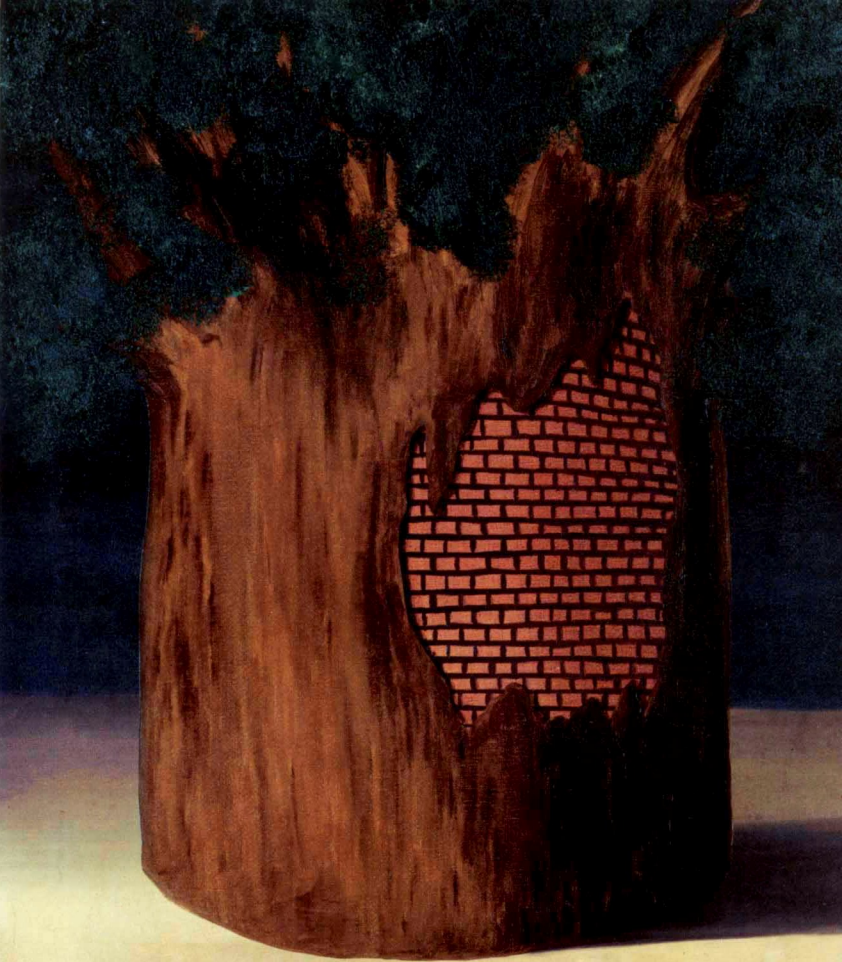

magritte

Magritte

Magritte

A pink, teardrop-shaped sign with a white border. The sign is mounted on a dark brown wall. The text "corps humain" is written in black cursive on a grey background. The sign is positioned above a dark grid pattern on the floor.

corps
humain

Magritte

Magritte

Maguire

Magnette

Handwritten signature in black ink, appearing to be 'S. S. S.' or similar, located below the portrait.

Magitz

Magritte