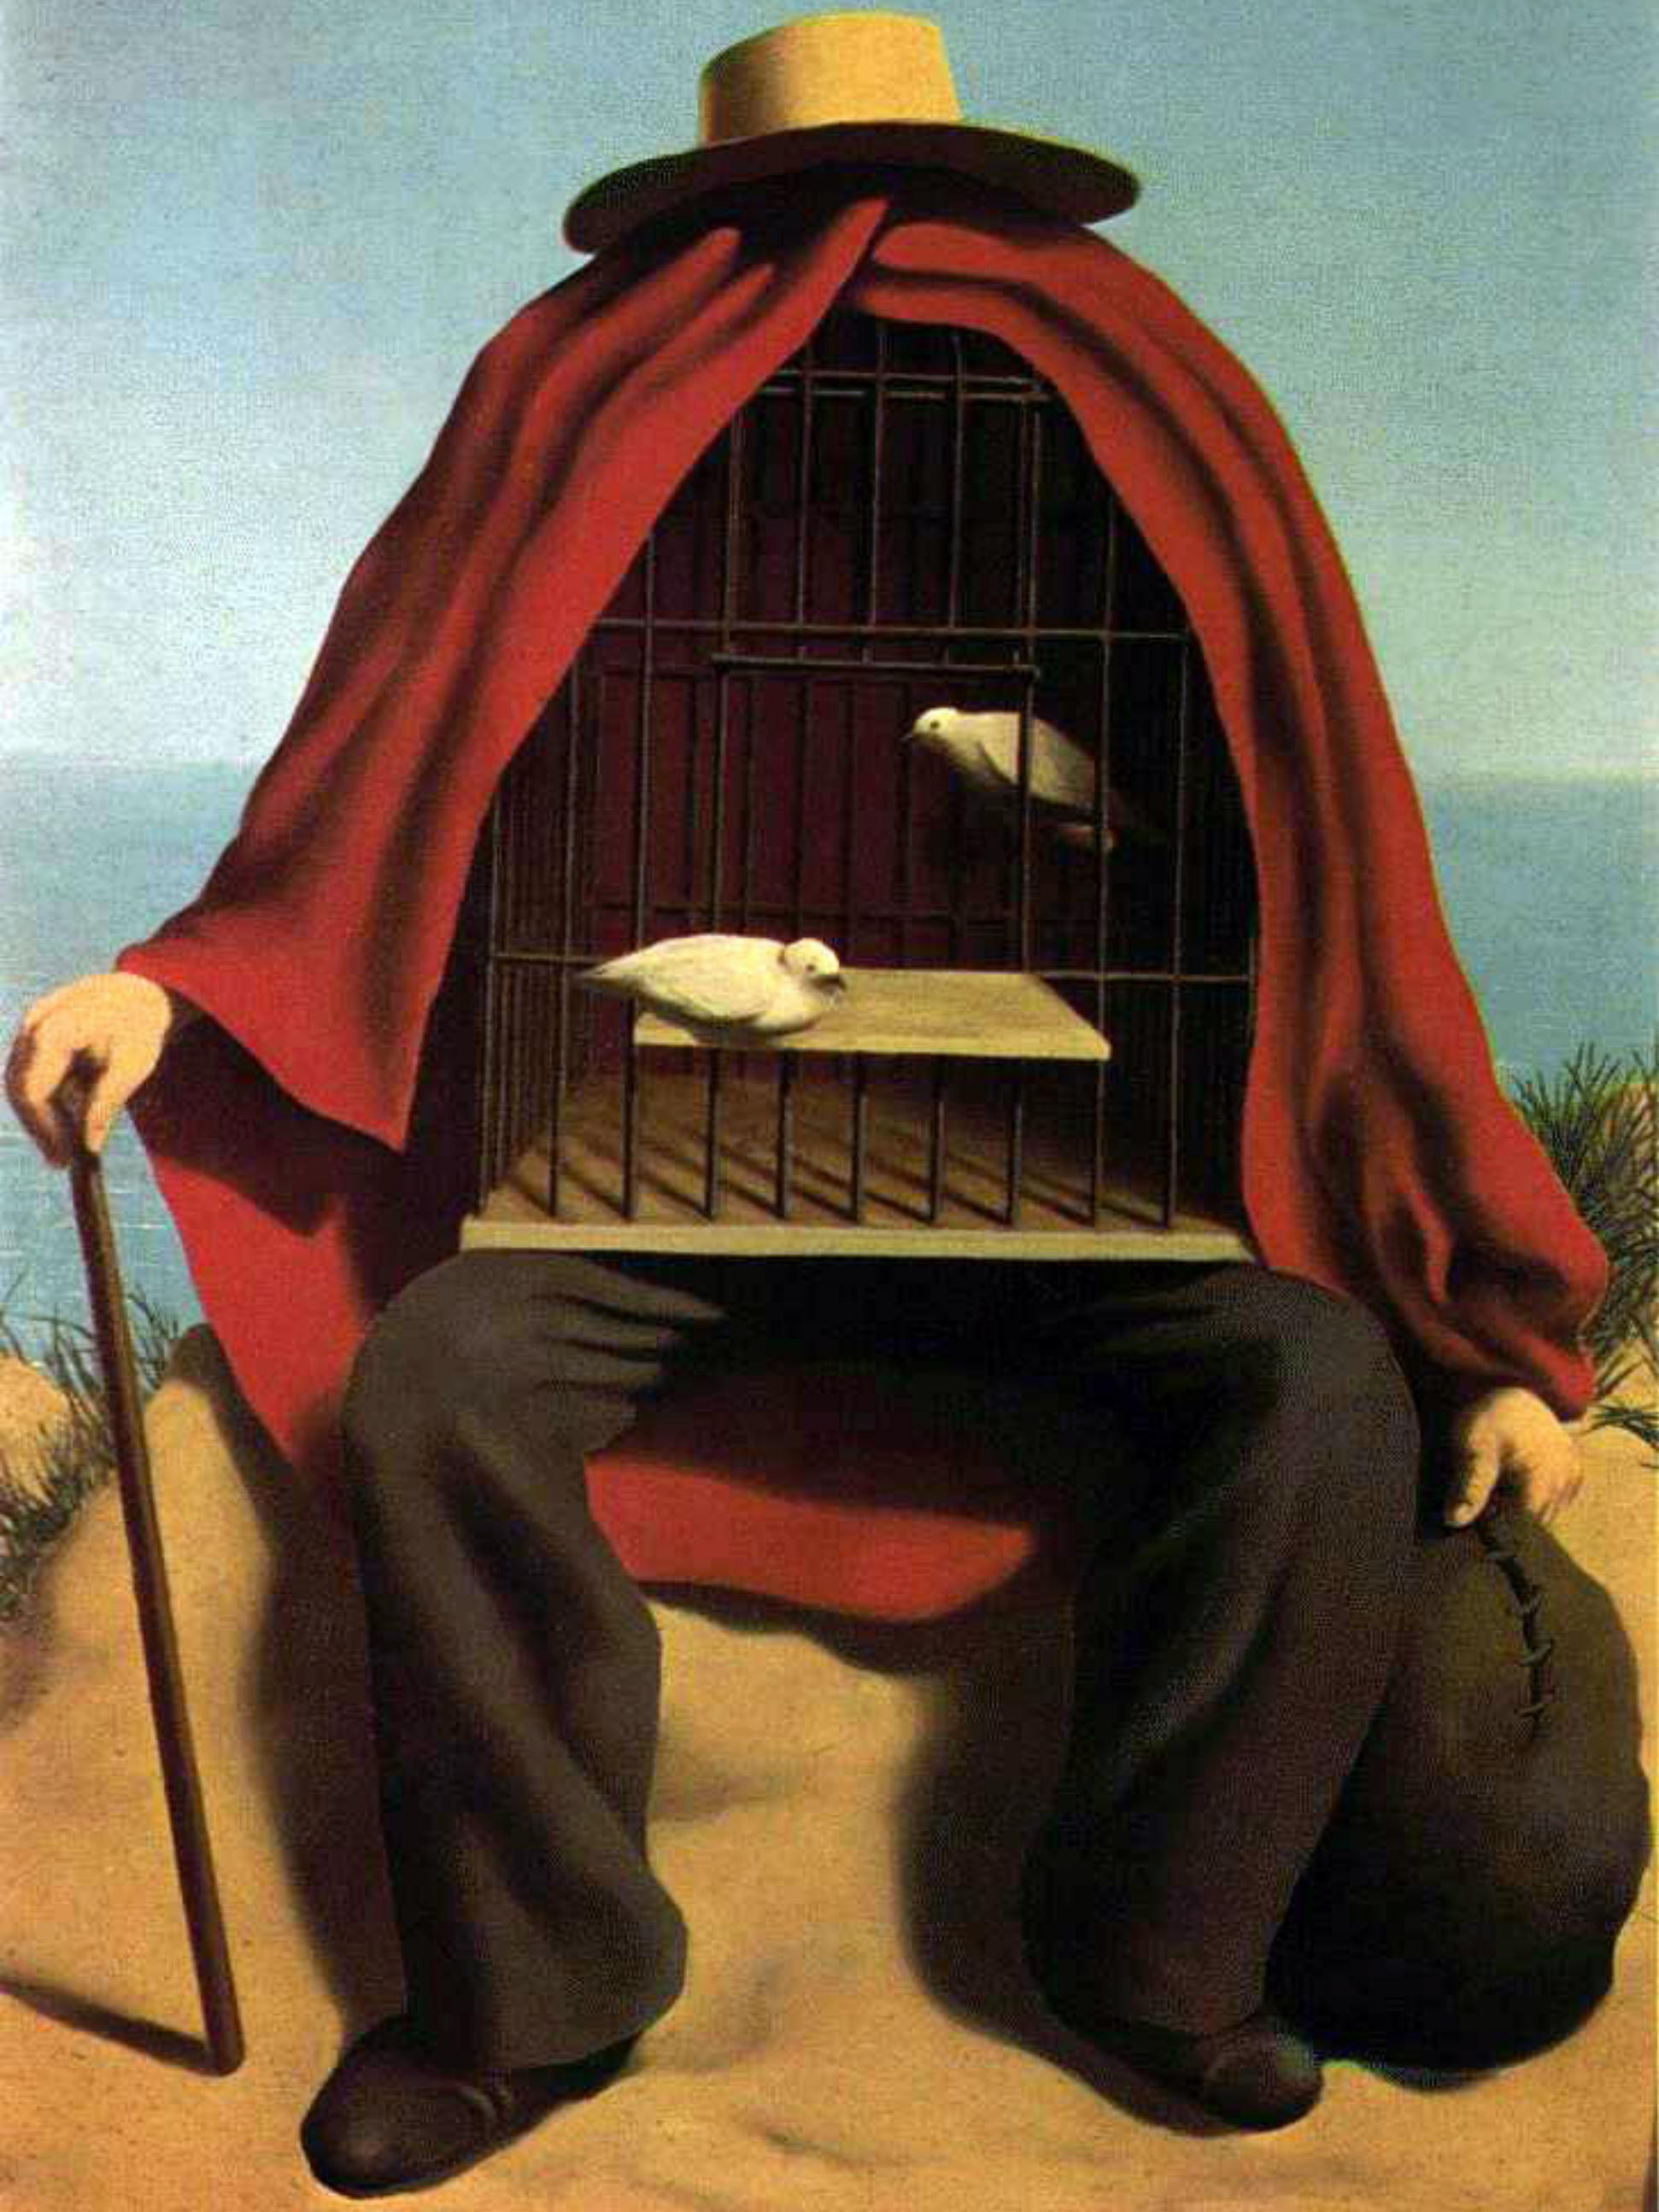

Magnific

magritte

Personnage assis

Magritte

arbre

canon

Magritte

Magritte

magritte

Magritte

Magritte

A pink, teardrop-shaped sign with a white border. The sign is mounted on a dark brown wall. The text "corps humain" is written in black cursive on a grey background. The sign is positioned above a dark grid pattern on the floor.

corps
humain

Magritte

Magritte

Maguire

Magnette

Handwritten signature in black ink, appearing to be 'S. S. S.' or similar, located below the portrait.

Magitz

Magritte

Maguire

Magritte

AN
192370

Magnilla

Magritte

Magritte

Morriss

Magritte