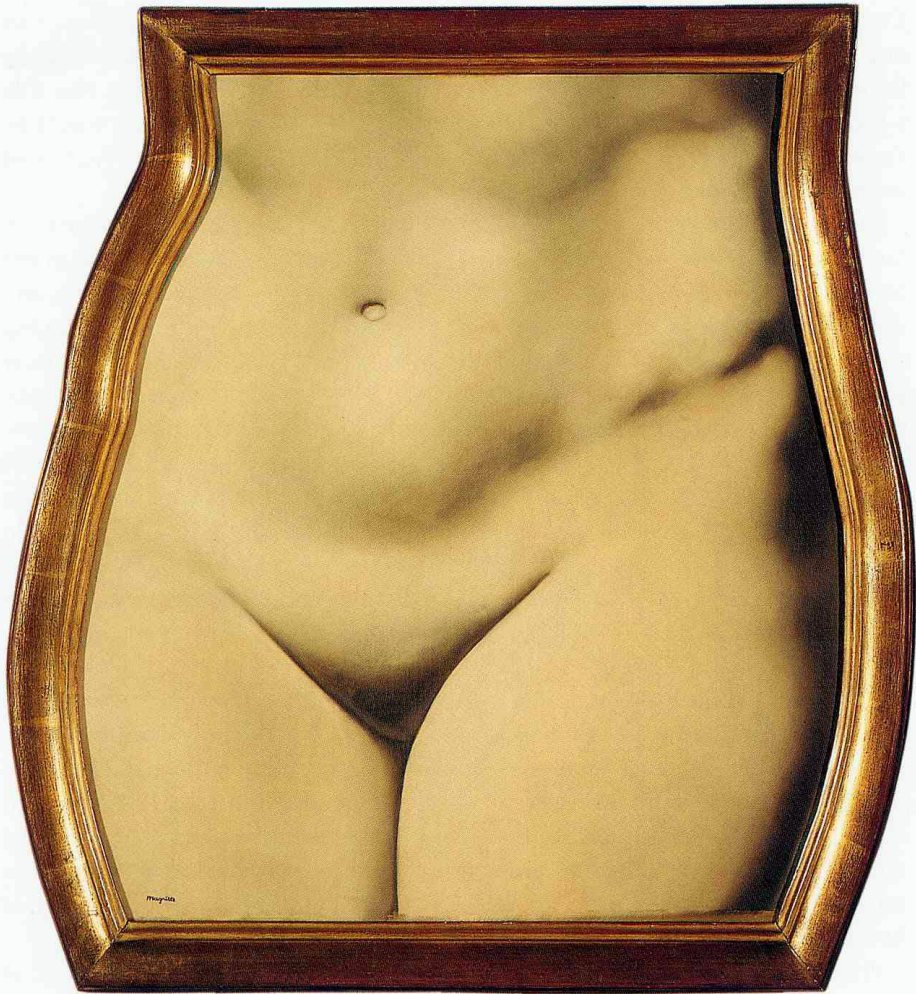

magritte

Magritte

Magritte

A pink, teardrop-shaped sign with a white border. The sign is mounted on a dark brown wall. The text "corps humain" is written in black cursive on a grey background. The sign is positioned above a dark grid pattern on the floor.

corps
humain

Magritte

Magritte

Maguire

Magnette

Handwritten signature in black ink, appearing to be 'S. S. S.' or similar, located below the portrait.

Magitz

Magritte

Maguire

Magritte

AN
192370

Magnilla

Magritte

Magritte

Morriss

Magritte

magrita

MINOTAURE

magas. 16

Magritte

Magritte

Magelitz

Magritte

magilla