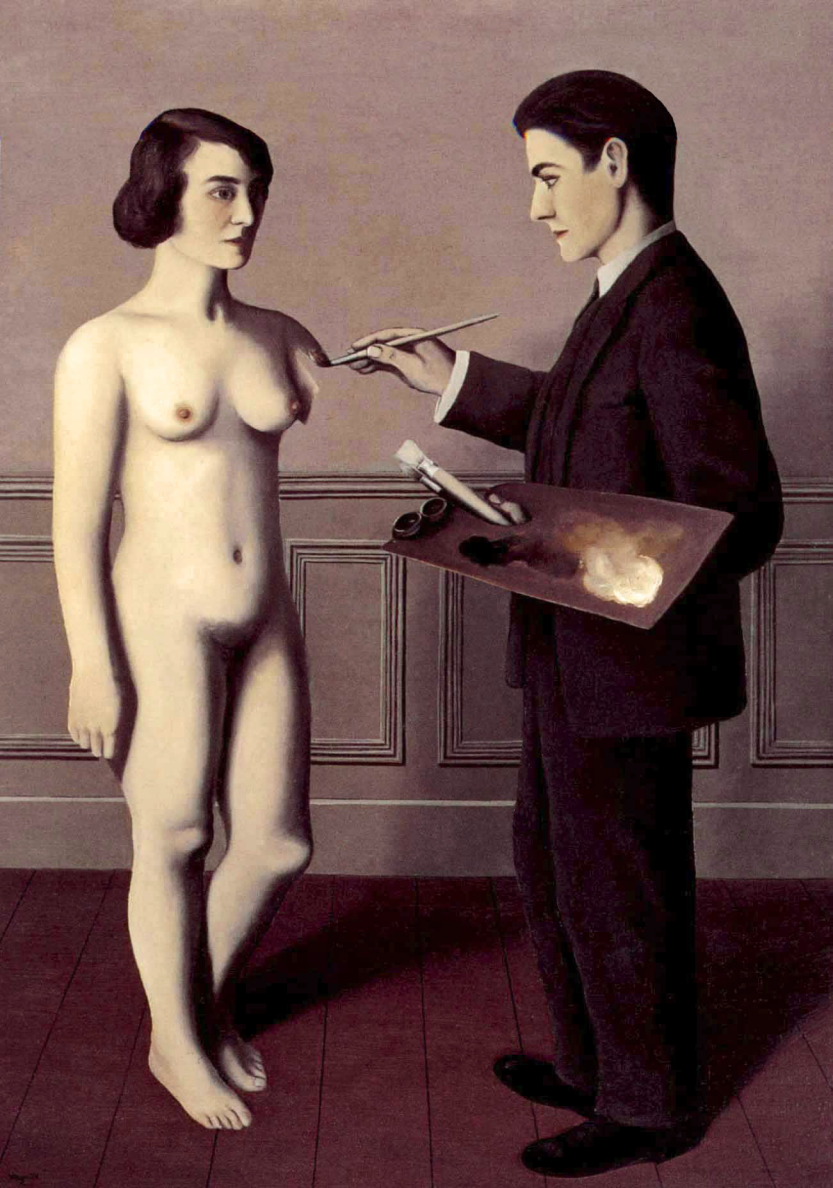

magritte

Magritte

Magritte

A pink, teardrop-shaped sign with a white border. The sign is mounted on a dark brown wall. The text "corps humain" is written in black cursive on a grey background. The sign is positioned above a dark grid pattern on the floor.

corps
humain

Magritte

Magritte

Maguire

Magnette

Handwritten signature in black ink, appearing to be 'S. S. S.' or similar, located below the portrait.

Magitz

Magritte

Maguire

Magritte

AN
192370

Magnilla

Magritte

Magritte

Morriss

Magritte

magrita

MINOTAURE

magas. 16

Magritte

Magritte

Magelitz

Magritte

magilla